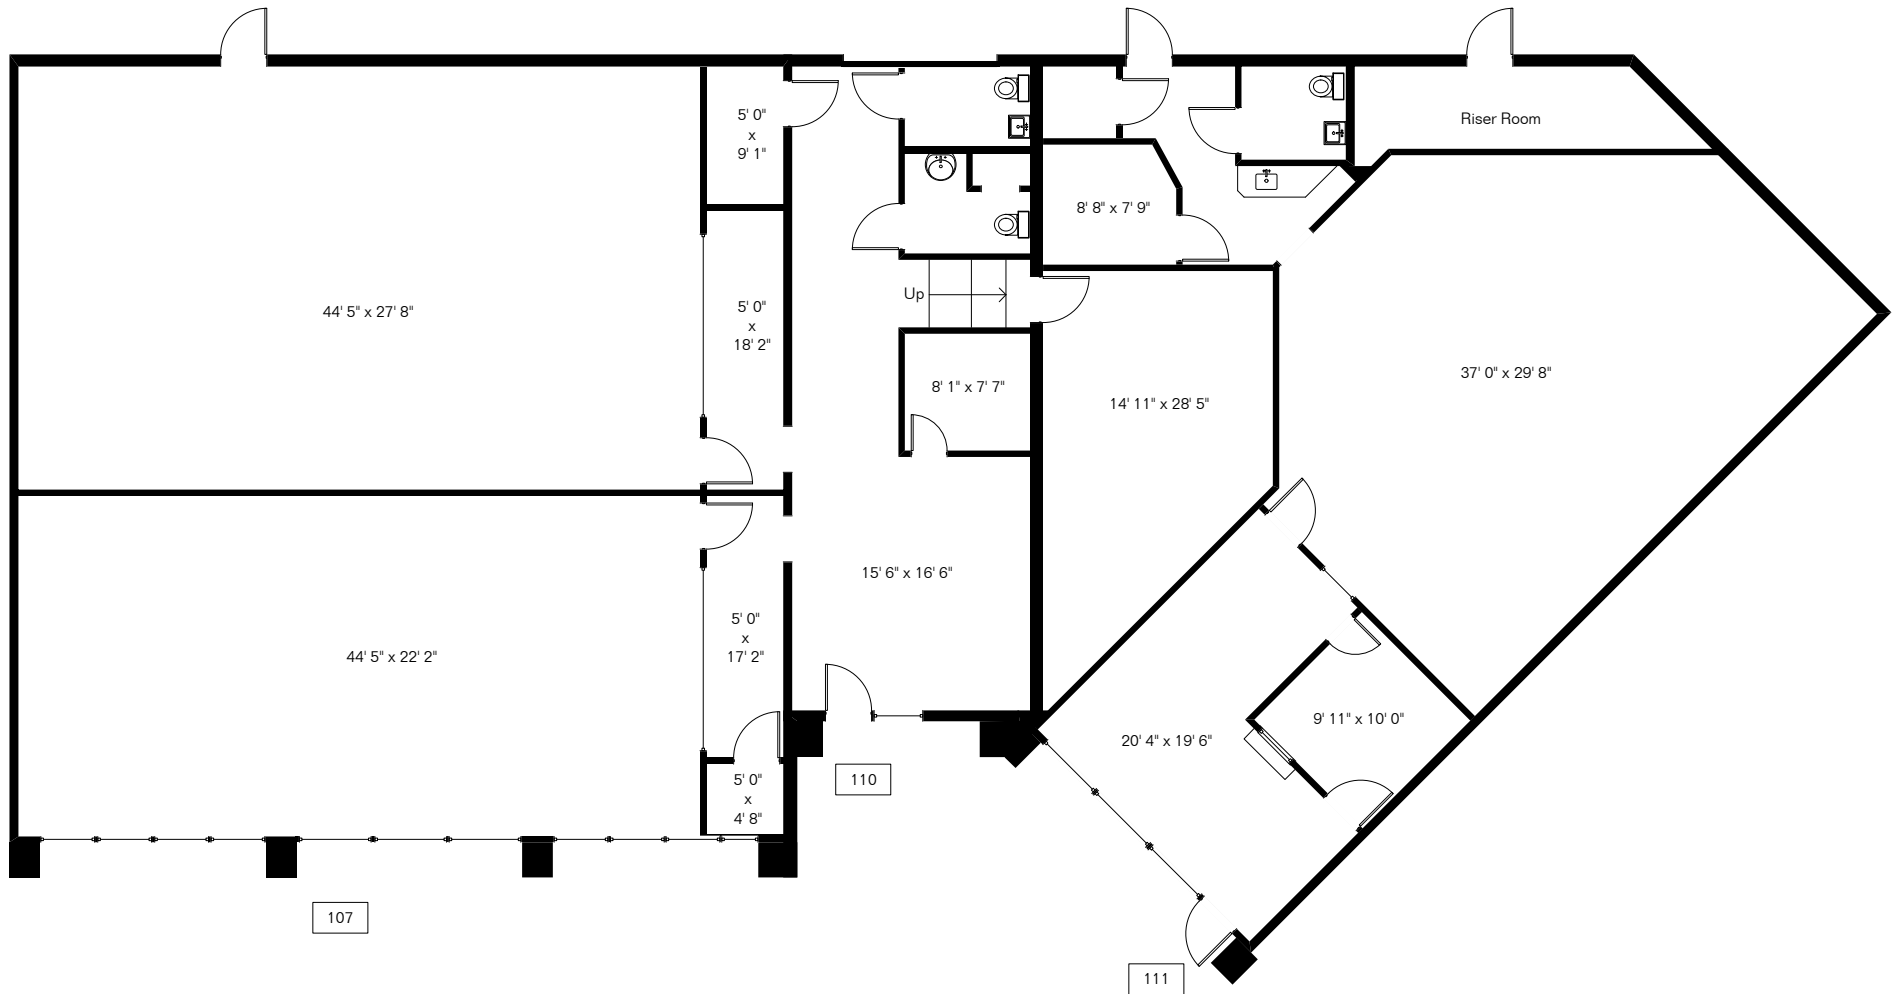

The square footages and room size information are deemed to be reliable but are not guaranteed and should be independently verified. This drawing is for marketing purposes only.

12020 S Warner Elliot Loop Suites 107-111

Site Visit November 2024

0 ft. 6 ft. 10 ft. 20 ft.

Gross 5,320 Sq Ft
Riser Room 139 Sq Ft

Copyright 2024 Floor Plans First! LLC
All Rights Reserved.